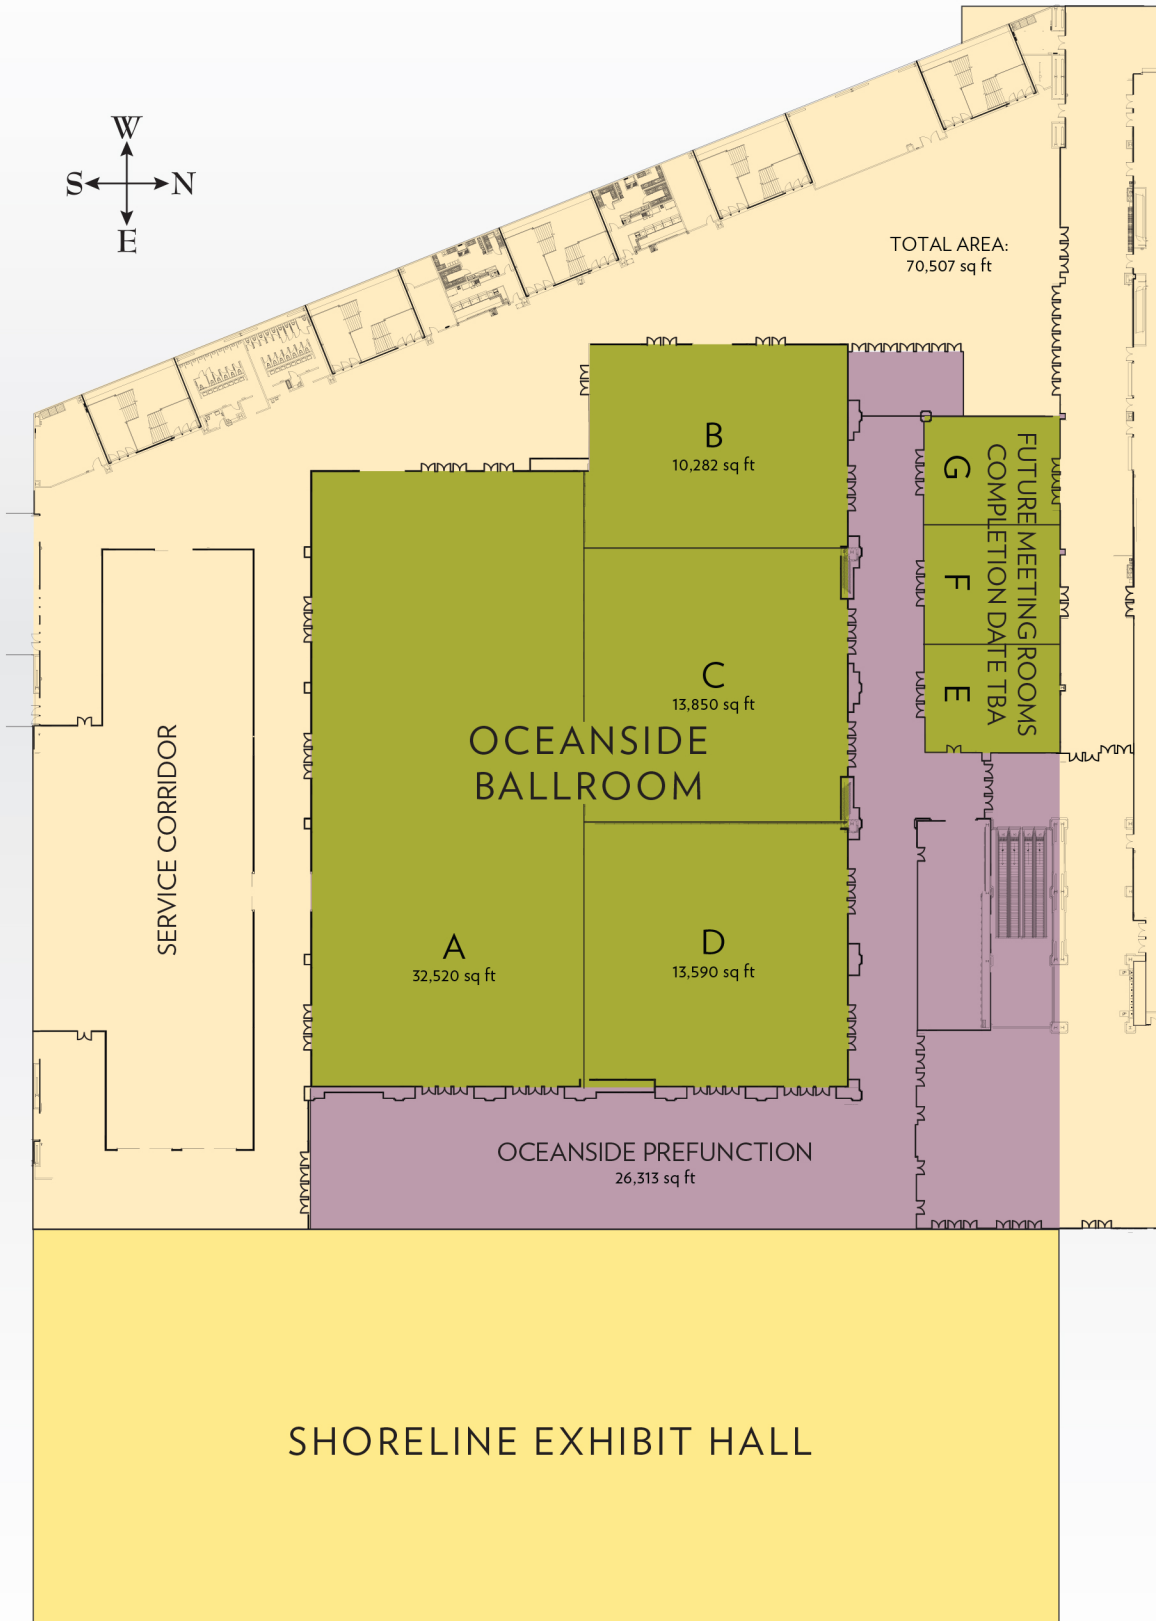

CONVENTION CENTER AND CASINO

Secondary Assembly Area west of bldg along Frank Sinatra

Primary Assembly Area by Daylight Pool

CAPACITIES

SOUTH CONVENTION CENTER - LEVEL 2 CONTINUED

SOUTH CONVENTION CENTER LEVEL 3

Map Legend

Men's Room 

Women's Room 

Telephones 

DELANO LAS VEGAS

Map Legend

- Men's Room 
- Women's Room 
- Telephones 