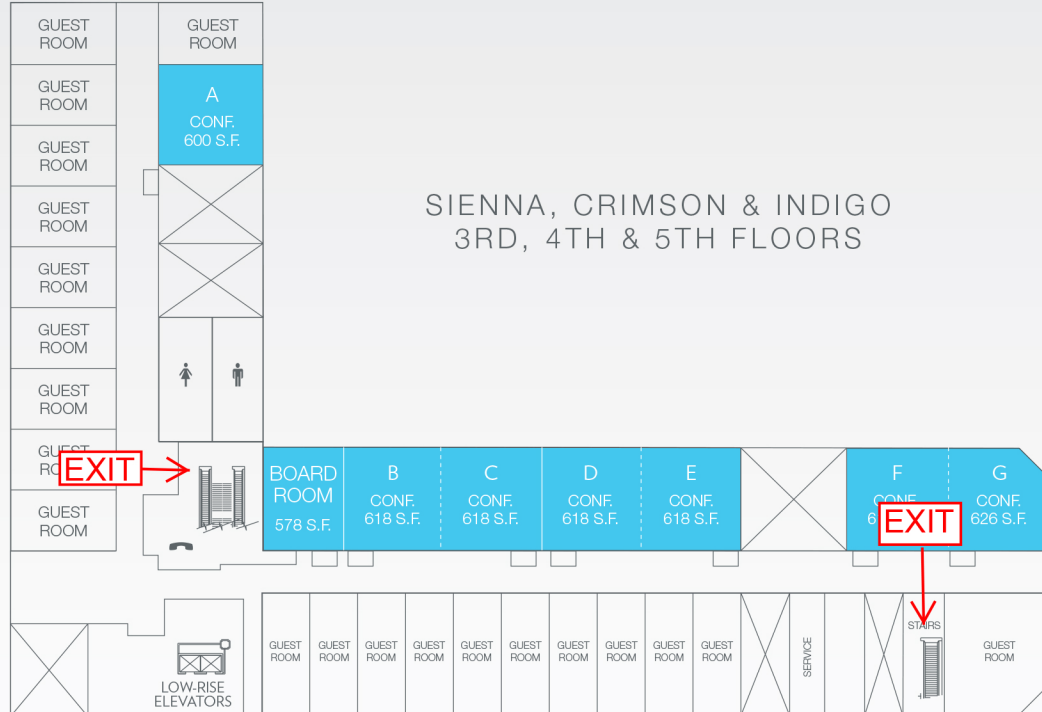

CONVENTION CENTER AND CASINO

Secondary Assembly Area west of bldg along Frank Sinatra

Primary Assembly Area by Daylight Pool

CAPACITIES

SOUTH CONVENTION CENTER - LEVEL 2 CONTINUED

SOUTH CONVENTION CENTER LEVEL 3

Map Legend

Men's Room 

Women's Room 

Telephones 

DELANO LAS VEGAS

Map Legend

- Men's Room 
- Women's Room 
- Telephones 