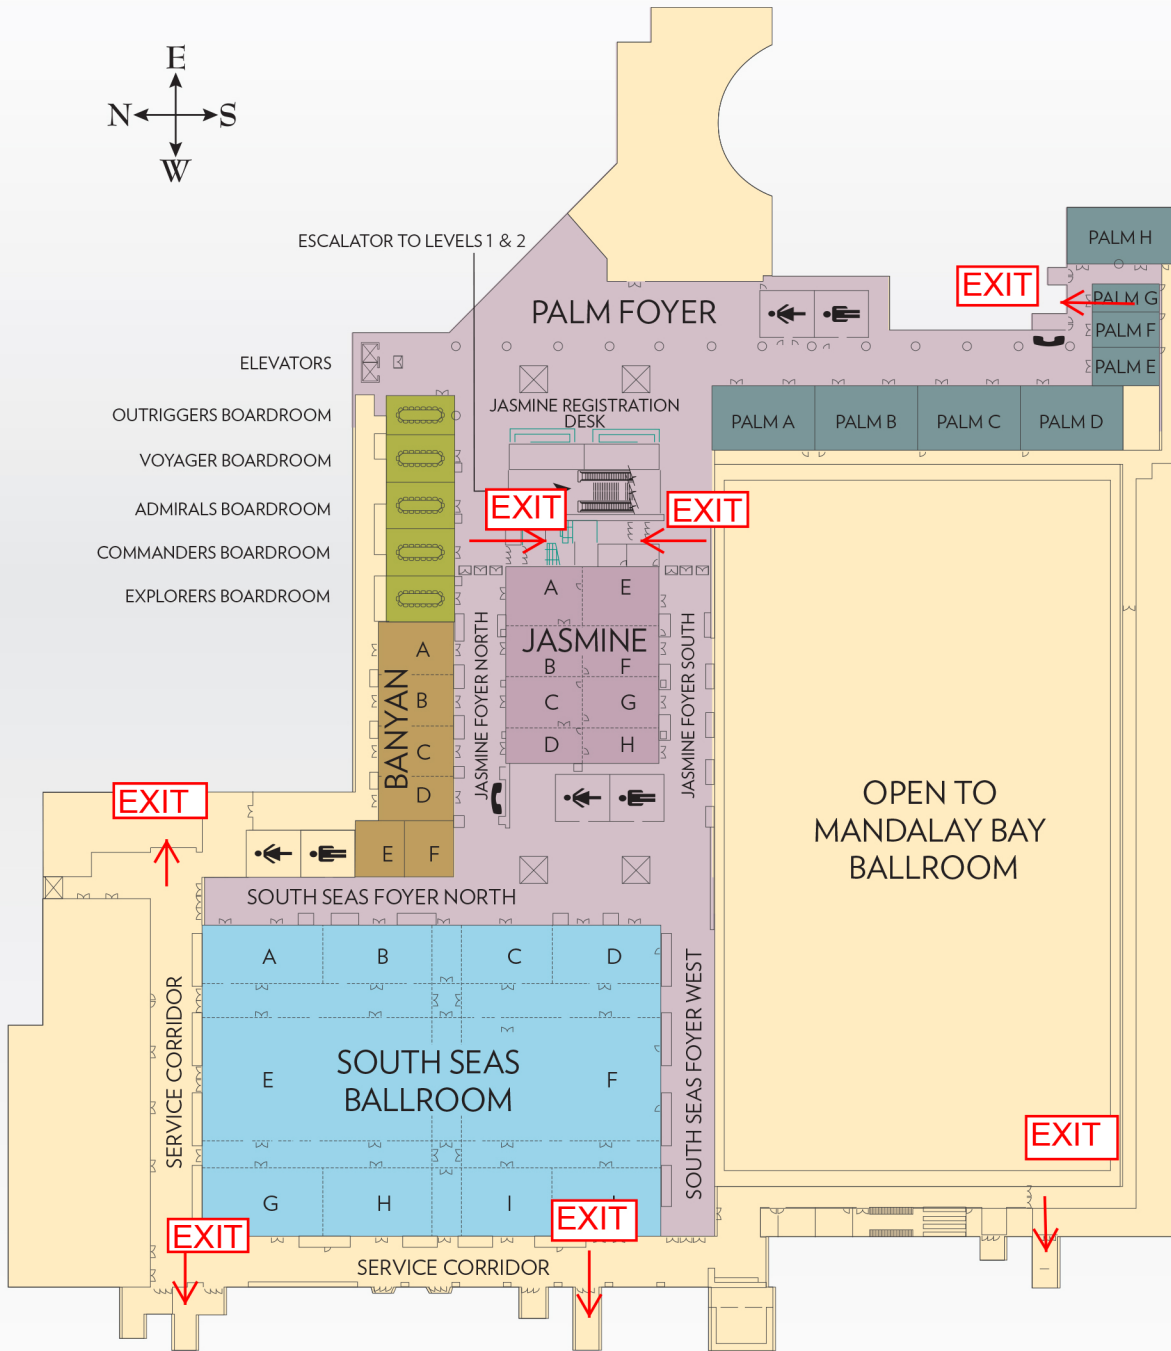

CONVENTION CENTER AND CASINO

Secondary Assembly Area west of bldg along Frank Sinatra

Primary Assembly Area by Daylight Pool

CAPACITIES

SOUTH CONVENTION CENTER - LEVEL 2 CONTINUED

SOUTH CONVENTION CENTER LEVEL 3

Map Legend

Men's Room 

Women's Room 

Telephones 

DELANO LAS VEGAS

Map Legend

- Men's Room 
- Women's Room 
- Telephones 