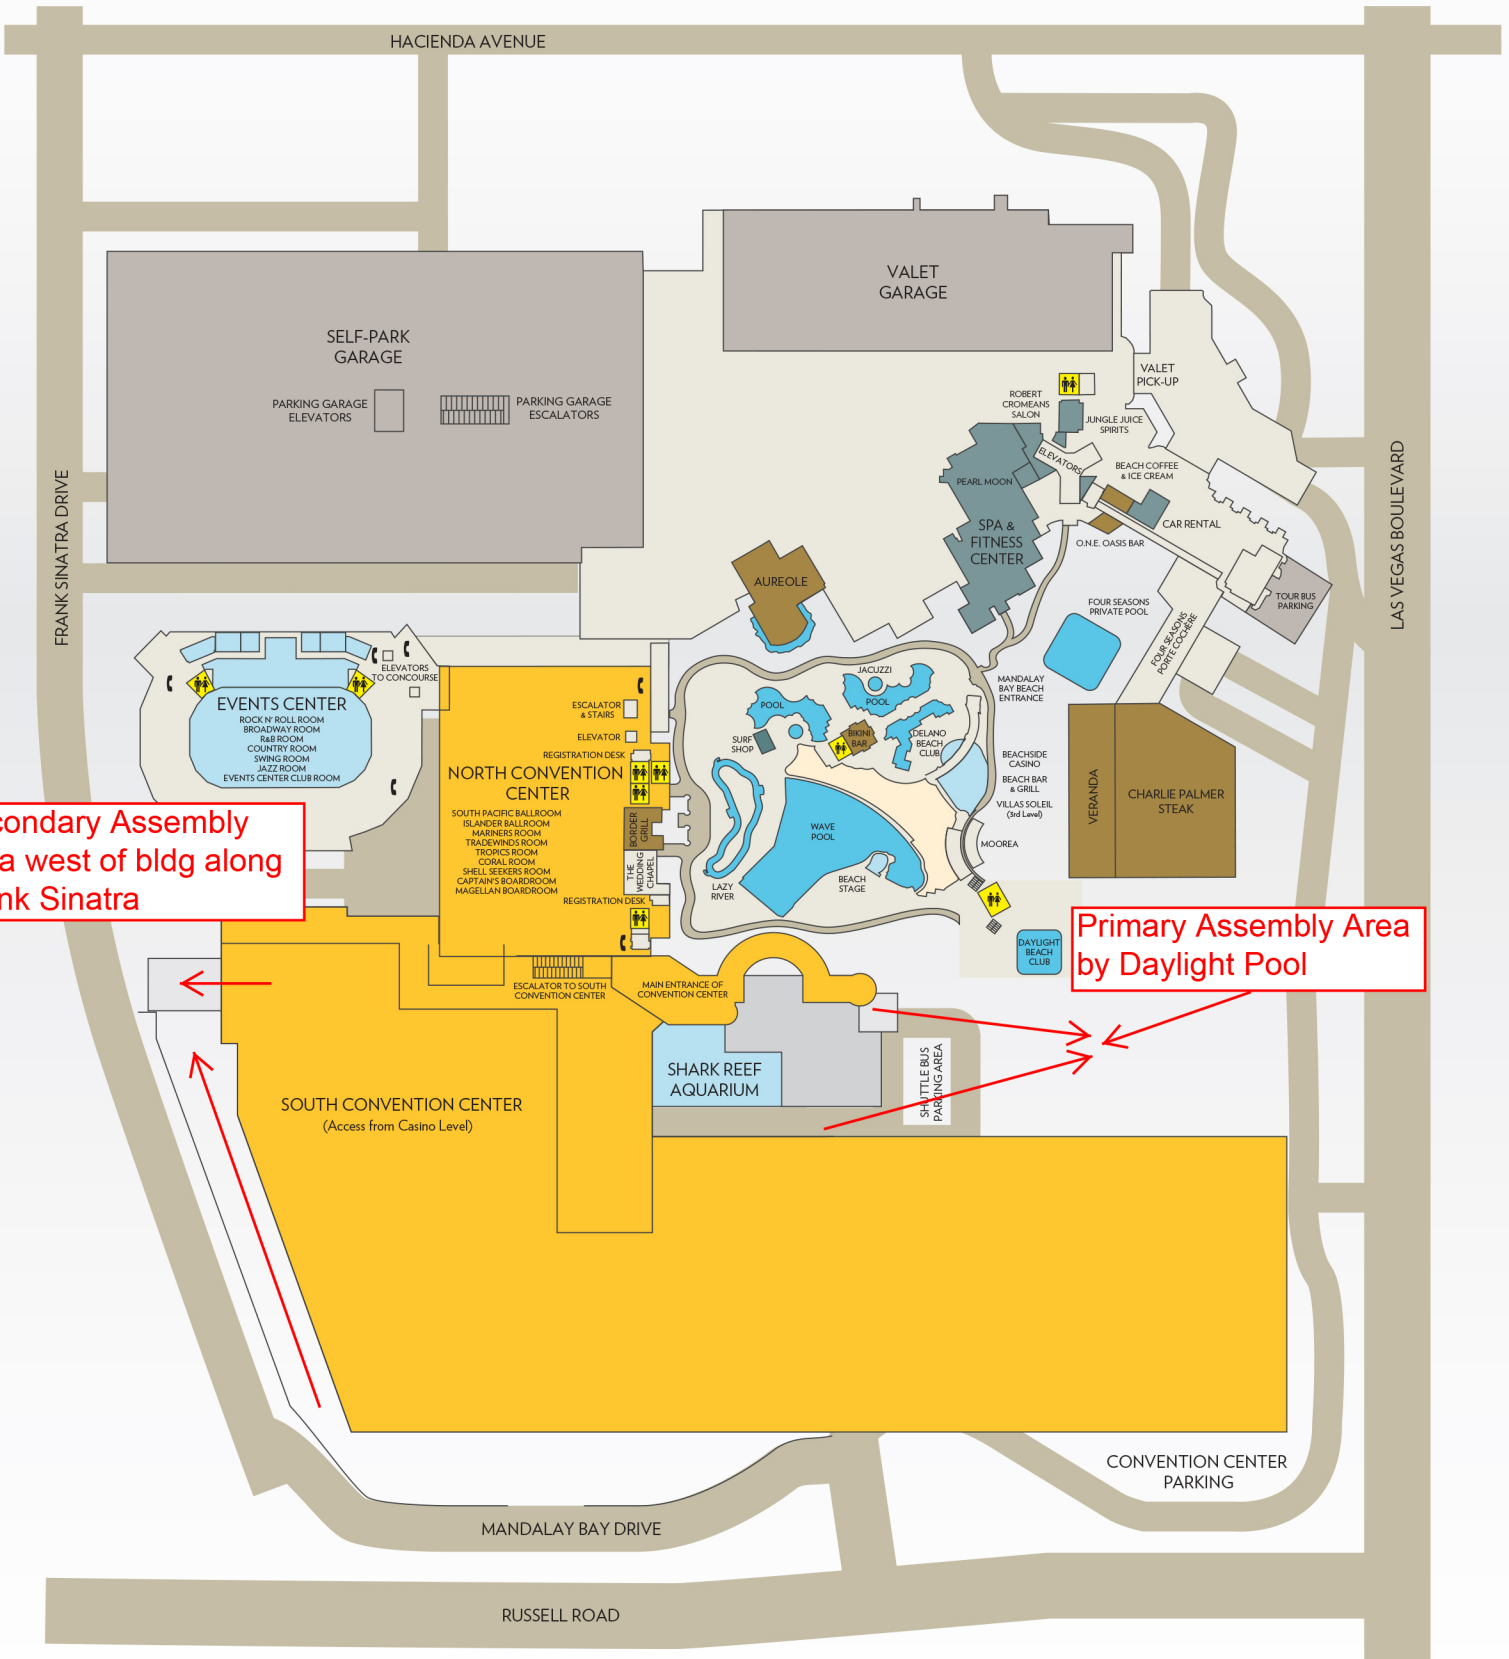

CONVENTION CENTER AND CASINO

Secondary Assembly Area west of bldg along Frank Sinatra

Primary Assembly Area by Daylight Pool

CAPACITIES

SOUTH CONVENTION CENTER - LEVEL 2 CONTINUED

SOUTH CONVENTION CENTER LEVEL 3

Map Legend

Men's Room 

Women's Room 

Telephones 

DELANO LAS VEGAS

Map Legend

- Men's Room 
- Women's Room 
- Telephones 