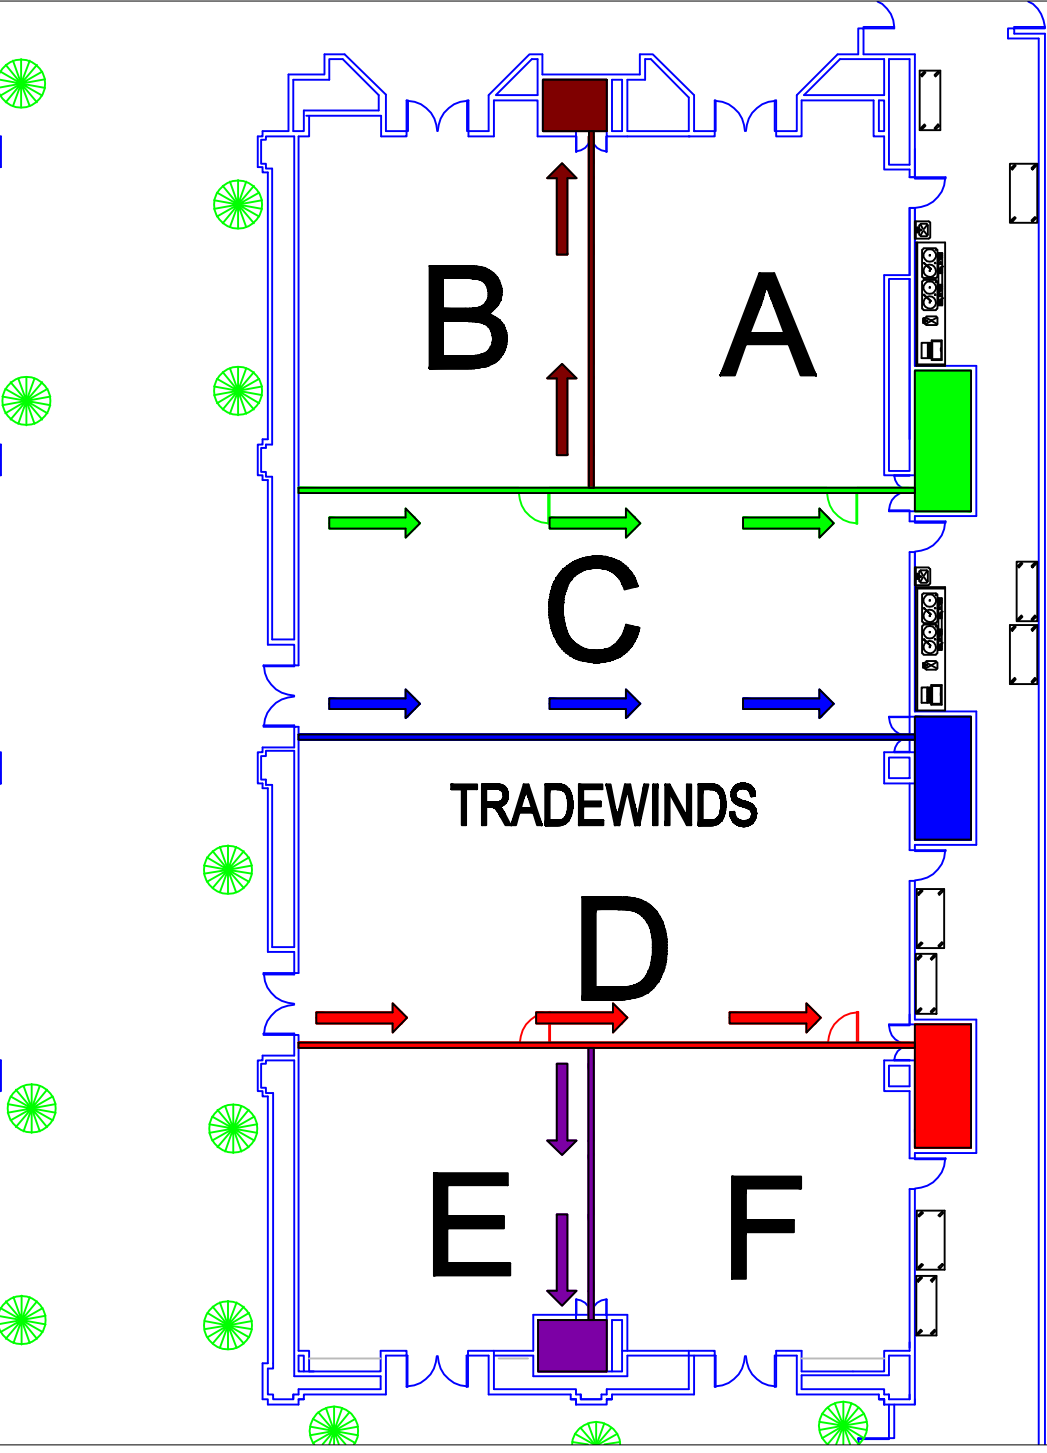

Captains
SHELL SEEKERS 1,362 SF
CORAL 2,171 SQ. FT.
TF 1,9...

CORRIDOR TO EV